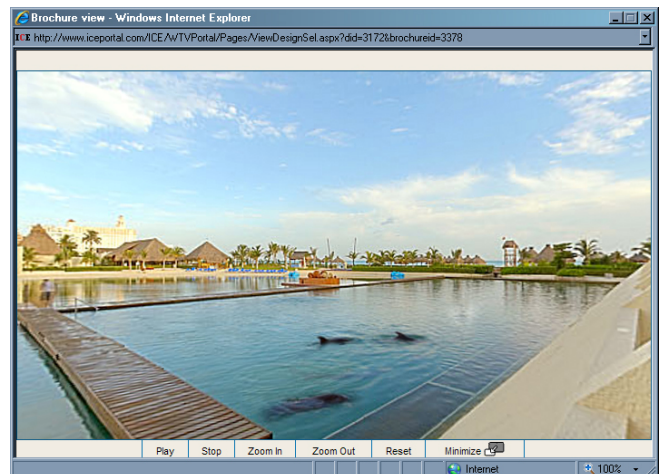

HOLLYWOOD, FL – August 24, 2007 -- ICE Portal, the premier provider of rich visual content production, management, and distribution, has recently launched a new “supersize” feature for their digital brochures. As of today, all videos and virtual tours contained within the ICE Portal network have the option to be Super-Sized.

This innovative super-size image tool makes it possible for web-browsers and prospective travelers to view even the finest details of high-quality images. Clicking the “supersize” option in the digital brochure will enlarge the media file over 100%, enabling travelers to better examine rooms and public areas, thus enabling hotels to show off their rich media in fuller detail while simultaneously grabbing customers' attention with larger 360° virtual tours.

Examples below show a standard ICE Portal digital brochure and a super-sized version:

Like the standard media players, this full-window feature still has the options to play, stop, reset, and zoom in or out of virtual tours. “We're excited about the possibilities and usefulness of this new option,” said ICE President Henry Woodman, “there will be some more new and exciting features coming soon.”